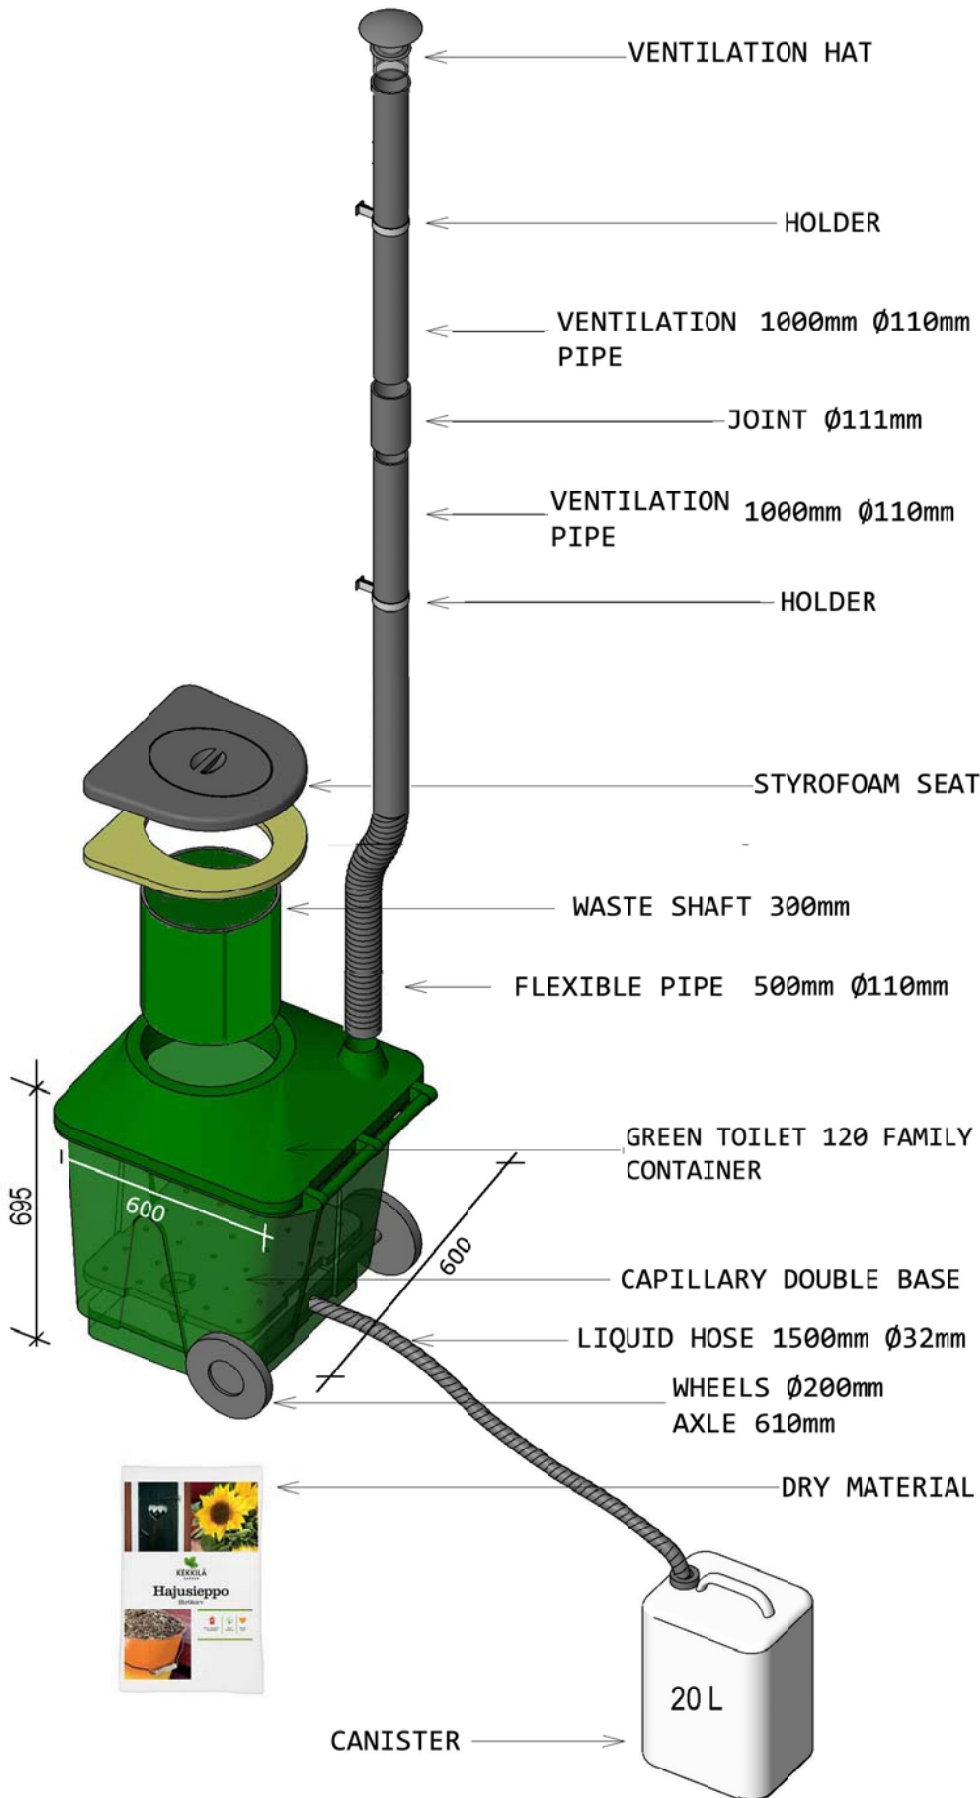

GREEN TOILET 120 FAMILY - INSTRUCTIONS FOR INSTALLATION AND USE

ACCESSORIES

WIND FAN

DUCT FAN 12 V

SPARE CONTAINER

PORCELAIN PEDESTAL URINE SEPARATING

URINE FILTER

VENTILATION PIPE FLEXIBLE PIPE